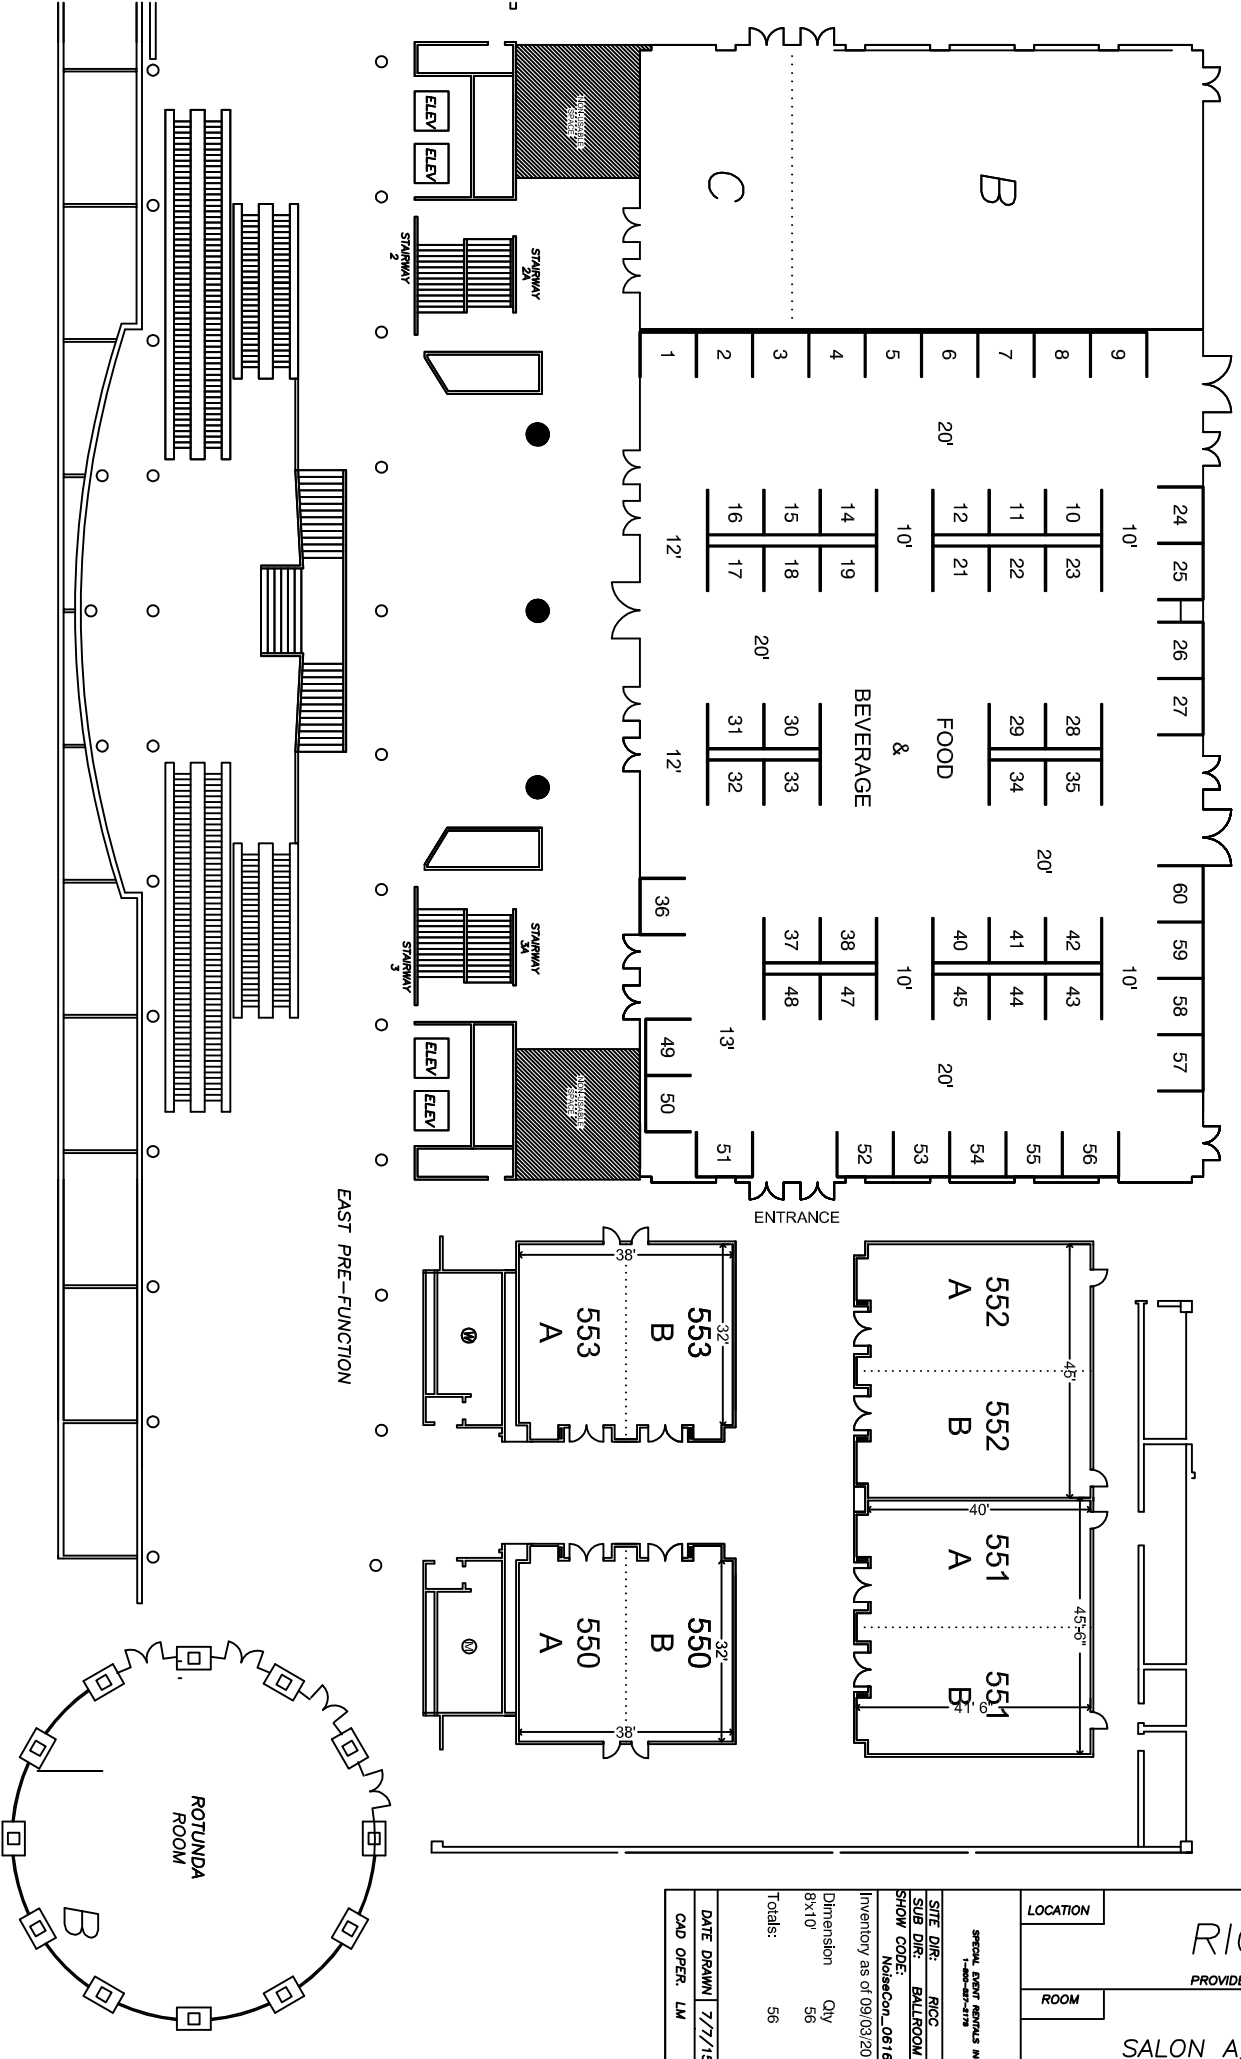

NOISECON 2016
 JUNE 13-15, 2016
 5th Floor Rhode Island Convention Center
 Providence, RI

LOCATION	ROOM
RICC PROVIDENCE, RI	
SALON A/D/E	

SITE DIR:	RICC
SUB DIR:	BALLROOM
SHOW CODE:	Noisecon_0516C
Inventory as of 09/03/201	
Dimension	Qty
8x10	56
Totals:	56
DATE DRAWN	7/7/15
CAD OPER.	LM

EAST PRE-FUNCTION

ENTRANCE